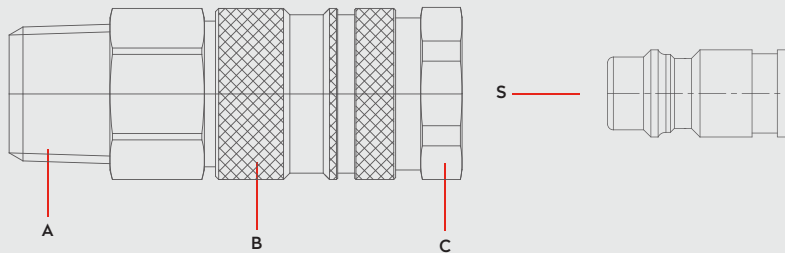

PNEUMATIC COUPLINGS
PNEUMATISCHE KUPPLUNGEN

SERIE 096E

SAFETY LOCK

7.4

Materials

Material Code

- A = Brass Nickel Plated
- B = Brass Nickel Plated
- C = Brass Nickel Plated
- S = Brass Nickel Plated

0 - 35 bar
(0 - 508 PSI)

-20° to + 100°C (NBR)
-4° to + 212°F

Shut Off Type

OM 100- 01000
OM 250 - 00500
025 GC 00M

FLOW

1700 lt/min

DN

7.4 mm

Options

- EPDM
- AISI303
Stainless Steel
- AISI316
Stainless Steel

Plug Profile Serie 096E

Compatible with

- TST SWING COUPLING M
- PARKER - RECTUS 96K
- CEJN 342

QUICK COUPLINGS SCHNELLKUPPLUNGEN

| Connection | Part No. | SW | L | ØD |
|------------|------------|----|------|----|
| BSP 1/8" | 096 EGE 10 | 19 | 58,8 | 23 |
| BSPT 1/4" | 096 RGE 13 | 19 | 60,8 | 23 |
| BSPT 3/8" | 096 RGE 17 | 19 | 60,8 | 23 |
| BSPT 1/2" | 096 RGE 21 | 22 | 54,8 | 23 |