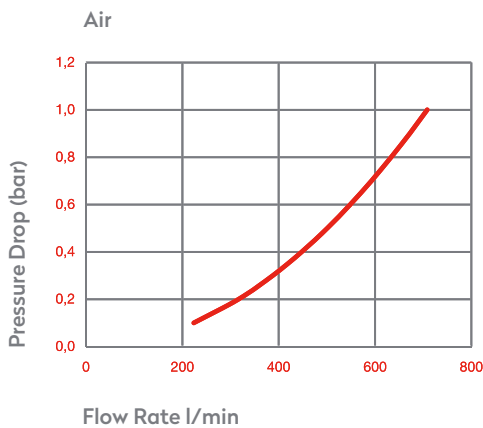

Options

- FPM
- EPDM
- AISI303
  Stainless Steel
- AISI316
  Stainless Steel