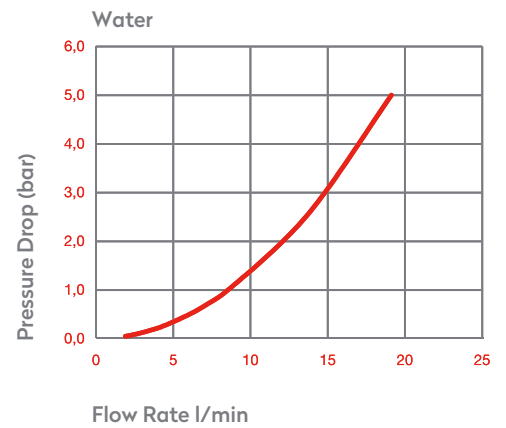

Options

- FPM
- EPDM
- AISI303
  Stainless Steel
- AISI316
  Stainless Steel