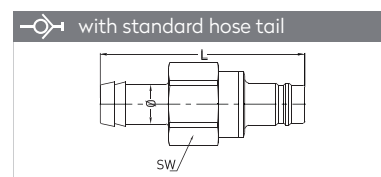

PARKER - RECTUS 39KB

QUICK COUPLINGS SCHNELLKUPPLUNGEN

Connection	Part No.	SW	L	ØD
BSP 3/4"	039 EGB 26	41	98,5	45
BSP 1"	039 EGB 33	41	101,5	45
BSP 1 1/4"	039 EGB 42	42	101,5	45

Connection	Part No.	SW	L	ØD
BSP 3/4"	039 DGB 26	41	101,5	45
BSP 1"	039 DGB 33	41	102,5	45
BSP 1 1/4"	039 DGB 42	50	105,5	45

Connection	Part No.	SW	L	ØD
16 mm - 5/8"	039 HGB 16	41	117,5	45
19 mm - 3/4"	039 HGB 19	41	117,5	45
25 mm - 1"	039 HGB 25	41	117,5	45

PLUGS STECKNIPPEL

Connection	Part No.	SW	L
BSP 3/4"	039 EUB 26	41	94
BSP 1"	039 EUB 33	41	97
BSP 1 1/4"	039 EUB 42	42	97

Connection	Part No.	SW	L
BSP 3/4"	039 DUB 26	41	97
BSP 1"	039 DUB 33	41	99
BSP 1 1/4"	039 DUB 42	50	101

Connection	Part No.	SW	L
16 mm - 5/8"	039 HUB 16	41	113
19 mm - 3/4"	039 HUB 19	41	113
25 mm - 1"	039 HUB 25	41	113