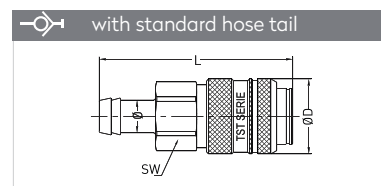

PARKER - RECTUS 39KB

QUICK COUPLINGS SCHNELLKUPPLUNGEN

Connection	Part No.	SW	L	ØD
BSP 3/4"	039 EGB 26	41	98,5	45
BSP 1"	039 EGB 33	41	101,5	45
BSP 1 1/4"	039 EGB 42	42	101,5	45

Connection	Part No.	SW	L	ØD
BSP 3/4"	039 DGB 26	41	101,5	45
BSP 1"	039 DGB 33	41	102,5	45
BSP 1 1/4"	039 DGB 42	50	105,5	45

Connection	Part No.	SW	L	ØD
16 mm - 5/8"	039 HGB 16	41	117,5	45
19 mm - 3/4"	039 HGB 19	41	117,5	45
25 mm - 1"	039 HGB 25	41	117,5	45

PLUGS STECKNIPPEL

Connection	Part No.	SW	L
BSP 3/4"	039 EUB 26	41	94
BSP 1"	039 EUB 33	41	97
BSP 1 1/4"	039 EUB 42	42	97

Connection	Part No.	SW	L
BSP 3/4"	039 DUB 26	41	97
BSP 1"	039 DUB 33	41	99
BSP 1 1/4"	039 DUB 42	50	101

Connection	Part No.	SW	L
16 mm - 5/8"	039 HUB 16	41	113
19 mm - 3/4"	039 HUB 19	41	113
25 mm - 1"	039 HUB 25	41	113