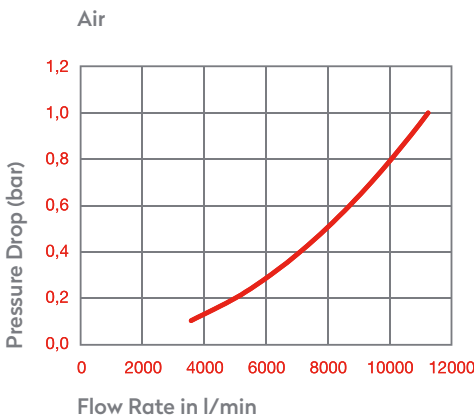

Options

- FPM
- NICKEL
- AISI316
  Stainless Steel