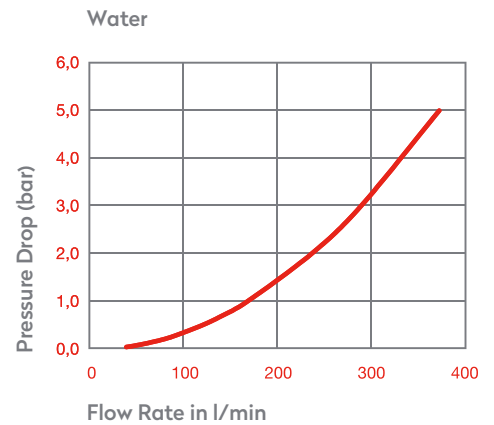

Options

- FPM
- NICKEL
- AISI316
  Stainless Steel