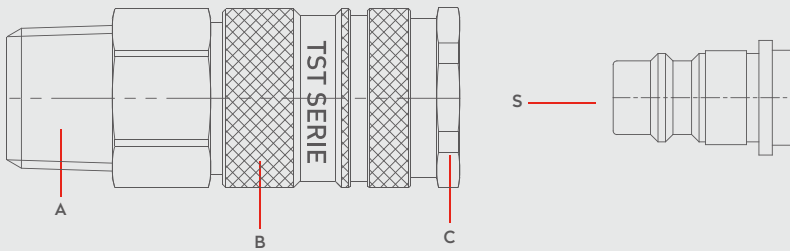

PNEUMATIC COUPLINGS
PNEUMATISCHE KUPPLUNGEN

SERIE 025K

7.8

Materials

Material Code

- A = Brass Nickel Plated
- B = Steel Nickel Plated
- C = Brass Nickel Plated
- S = Brass Nickel Plated

0 - 35 bar
(0-508 PSI)