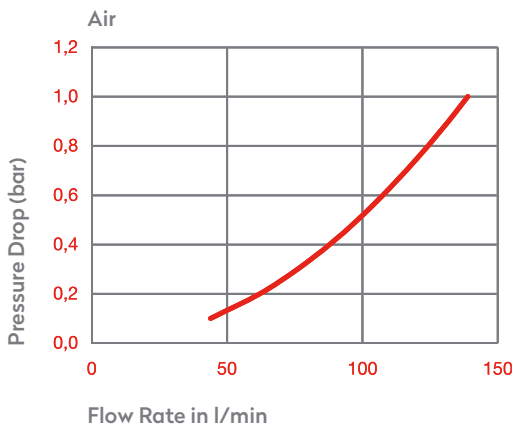

Options

FPM

AISI303
Stainless Steel

AISI316
Stainless Steel