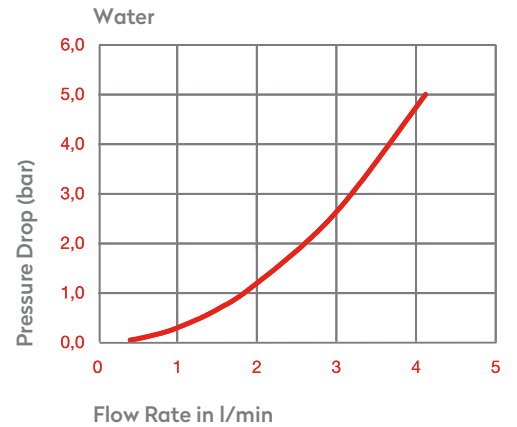

Options

FPM

AISI303
Stainless Steel

AISI316
Stainless Steel