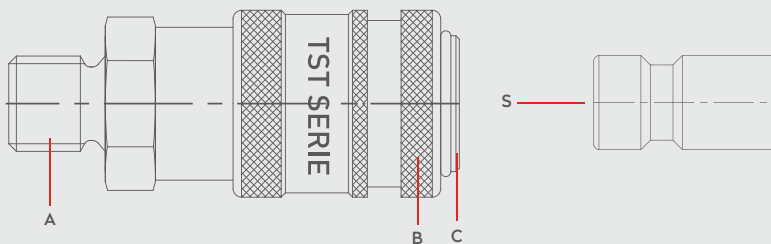

PNEUMATIC COUPLINGS
PNEUMATISCHE KUPPLUNGEN

SERIE 020B

DN 2.7

Materials

Material Code

A = Brass Nickel Plated

B = Brass Nickel Plated

C = Brass Nickel Plated

S = Brass Nickel Plated

0 - 35 bar
(0-508 PSI)

-20° to + 100°C (NBR)
-4° to + 212°F

Shut Off Type

OM 100 - 00300
OM 100 - 00500

FLOW

130 lt/min

DN

QUICK COUPLINGS SCHNELLKUPPLUNGEN

Connection	Part No.	SW	L	ØD
M 5	020 EGBM 05	9	26	11,5
BSP 1/8"	020 EGB 10	11	27,5	11,5

Connection	Part No.	SW	L	ØD
M 5	020 DGBM 05	9	26	11,5
BSP 1/8"	020 DGB 10	12	28	11,5