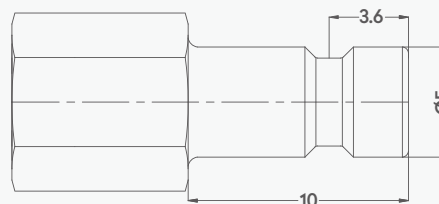

Plug Profile Serie 020B

Compatible with

PARKER - RECTUS 20KB
WALTHER 06-003