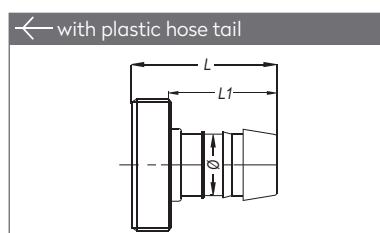

Materials

Material Code

- A = Brass Chrome Plated
- B = Brass Chrome Plated
- S = Brass Chrome Plated

0 - 25 bar

-40° to + 105°C (NBR)

Shut Off Type

OM 300 - 02550
CON - 3050 - 2050 - 40

FULL FLOW

PLUGS STECKNIPPEL

Connection	Part No.	L	SW
BSP 1"	161 EU 33	42	36

Connection	Part No.	SW	L
BSP 1"	161 EU 33 - 01	36	40,5

Connection	Part No.	SW	L
BSP 1"	161 DU 33	36	40

Connection	Part No.	ØD	L
BSP 1"	161 DU 33 - 01	36	40

Connection	Part No.	ØD	L
Ø 19	161 HU 19	30	63,5
Ø 25	161 HU 25	35	63,5

ADAPTER ADAPTER

Connection	Part No.	L	L1
BSP 1" - Ø 25	161 GU 25	44	32