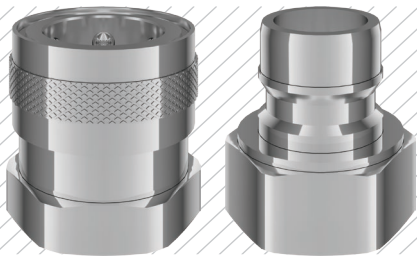

Materials

Material Code

- A = Brass Chrome Plated
- B = Brass Chrome Plated
- S = Brass Chrome Plated

0 - 25 bar

-40° to + 105°C (NBR)

Shut Off Type

OM 300 - 02550
CON - 3050 - 2050 - 40

FULL FLOW

DN 20 mm

Options

- FPM
- AISI316
Stainless Steel

Plug Profile Serie 161

Compatible with

- DYROS 3000
- NITO

UNVALVED QUICK COUPLINGS SCHNELLKUPPLUNGEN OHNE VENIL

Connection	Part No.	ØD	L
BSP 1"	161 DGF 33	42,3	40

PLUGS STECKNIPPEL

Connection	Part No.	L	SW
BSP 1"	161 EU 33	42	36

Connection	Part No.	SW	L
BSP 1"	161 EU 33 - 01	36	40,5

Connection	Part No.	SW	L
BSP 1"	161 DU 33	36	40

Connection	Part No.	ØD	L
BSP 1"	161 DU 33 - 01	36	40

Connection	Part No.	ØD	L
Ø 19	161 HU 19	30	63,5
Ø 25	161 HU 25	35	63,5

ADAPTER ADAPTER

Connection	Part No.	L	L1
BSP 1" - Ø 25	161 GU 25	44	32