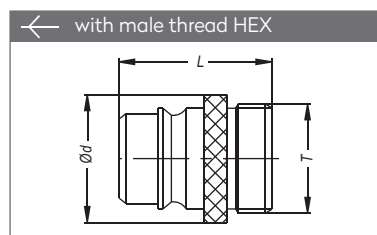

Materials

Material Code

- A = Brass Chrome Plated
- B = Brass Chrome Plated
- S = Brass Chrome Plated

0 - 25 bar

-40° to + 105°C (NBR)

Shut Off Type

OM 300 - 02550
CON - 3050 - 2050 - 40

FULL FLOW

DN 20 mm

Options

- FPM
- AISI316
Stainless Steel

Plug Profile Serie 161

Compatible with

- DYROS 3000
- NITO

UNVALVED QUICK COUPLINGS SCHNELLKUPPLUNGEN OHNE VENIL

Connection	Part No.	ØD	L
BSP 1"	161 DGF 33	42,3	40

PLUGS STECKNIPPEL

Connection	Part No.	L	SW
BSP 1"	161 EU 33	42	36

Connection	Part No.	SW	L
BSP 1"	161 EU 33 - 01	36	40,5

Connection	Part No.	SW	L
BSP 1"	161 DU 33	36	40

Connection	Part No.	ØD	L
BSP 1"	161 DU 33 - 01	36	40

Connection	Part No.	ØD	L
Ø 19	161 HU 19	30	63,5
Ø 25	161 HU 25	35	63,5

ADAPTER ADAPTER

Connection	Part No.	L	L1
BSP 1" - Ø 25	161 GU 25	44	32