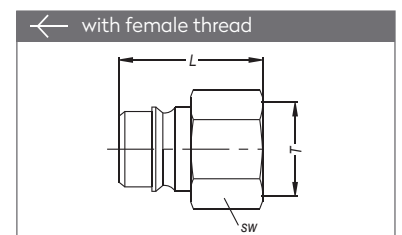

Materials

Material Code

- A = Brass Chrome Plated
- B = Brass Chrome Plated
- S = Brass Chrome Plated

0 - 25 bar

-40° to + 105°C (NBR)

Shut Off Type

OM 300 - 02550
CON - 3050 - 2050 - 40

FULL FLOW

DN 20 mm

Options

- FPM
- AISI316
Stainless Steel

Plug Profile Serie 161

Compatible with

- DYROS 3000
- NITO

UNVALVED QUICK COUPLINGS SCHNELLKUPPLUNGEN OHNE VENIL

Connection	Part No.	ØD	L
BSP 1"	161 DGF 33	42,3	40

PLUGS STECKNIPPEL

Connection	Part No.	L	SW
BSP 1"	161 EU 33	42	36

Connection	Part No.	SW	L
BSP 1"	161 EU 33 - 01	36	40,5

Connection	Part No.	SW	L
BSP 1"	161 DU 33	36	40

Connection	Part No.	ØD	L
BSP 1"	161 DU 33 - 01	36	40

Connection	Part No.	ØD	L
Ø 19	161 HU 19	30	63,5
Ø 25	161 HU 25	35	63,5

ADAPTER ADAPTER

Connection	Part No.	L	L1
BSP 1" - Ø 25	161 GU 25	44	32