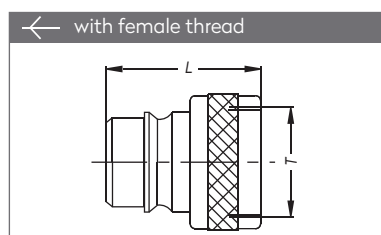

Materials

Material Code

- A = Brass Chrome Plated
- B = Brass Chrome Plated
- S = Brass Chrome Plated

0 - 25 bar

-40° to + 105°C (NBR)

Shut Off Type

OM 300 - 02550
CON - 3050 - 2050 - 40

FULL FLOW

PLUGS STECKNIPPEL

Connection	Part No.	L	SW
BSP 1"	161 EU 33	42	36

Connection	Part No.	SW	L
BSP 1"	161 EU 33 - 01	36	40,5

Connection	Part No.	SW	L
BSP 1"	161 DU 33	36	40

Connection	Part No.	ØD	L
BSP 1"	161 DU 33 - 01	36	40

Connection	Part No.	ØD	L
Ø 19	161 HU 19	30	63,5
Ø 25	161 HU 25	35	63,5

ADAPTER ADAPTER

Connection	Part No.	L	L1
BSP 1" - Ø 25	161 GU 25	44	32