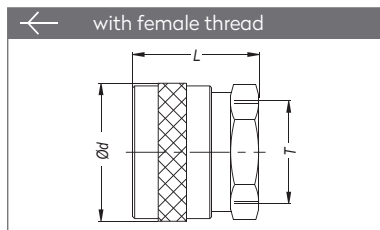

Materials

Material Code

- A = Brass Chrome Plated
- B = Brass Chrome Plated
- S = Brass Chrome Plated

0 - 25 bar

-40° to + 105°C (NBR)

Shut Off Type

OM 300 - 02550
CON - 3050 - 2050 - 40

FULL FLOW

DN 20 mm

Options

- FPM
- AISI316
Stainless Steel

Plug Profile Serie 161

Compatible with

- DYROS 3000
- NITO

UNVALVED QUICK COUPLINGS SCHNELLKUPPLUNGEN OHNE VENIL

Connection	Part No.	ØD	L
BSP 1"	161 DGF 33	42,3	40

PLUGS STECKNIPPEL

Connection	Part No.	L	SW
BSP 1"	161 EU 33	42	36

Connection	Part No.	SW	L
BSP 1"	161 EU 33 - 01	36	40,5

Connection	Part No.	SW	L
BSP 1"	161 DU 33	36	40

Connection	Part No.	ØD	L
BSP 1"	161 DU 33 - 01	36	40

Connection	Part No.	ØD	L
Ø 19	161 HU 19	30	63,5
Ø 25	161 HU 25	35	63,5

ADAPTER ADAPTER

Connection	Part No.	L	L1
BSP 1" - Ø 25	161 GU 25	44	32