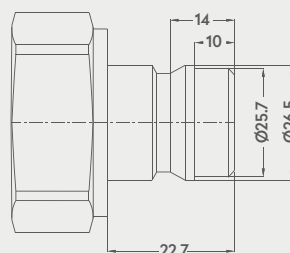

Materials

Material Code

- A = Brass Chrome Plated
- B = Brass Chrome Plated
- S = Brass Chrome Plated

0 - 25 bar

-40° to + 105°C (NBR)

Shut Off Type

OM 300 - 02550
CON - 3050 - 2050 - 40

FULL FLOW

DN 20 mm

Options

- FPM
- AISI316
Stainless Steel

Plug Profile Serie 161

Compatible with

- DYROS 3000
- NITO

UNVALVED QUICK COUPLINGS SCHNELLKUPPLUNGEN OHNE VENIL

Connection	Part No.	ØD	L
BSP 1"	161 DGF 33	42,3	40

PLUGS STECKNIPPEL

Connection	Part No.	L	SW
BSP 1"	161 EU 33	42	36

Connection	Part No.	SW	L
BSP 1"	161 EU 33 - 01	36	40,5

Connection	Part No.	SW	L
BSP 1"	161 DU 33	36	40

Connection	Part No.	ØD	L
BSP 1"	161 DU 33 - 01	36	40

Connection	Part No.	ØD	L
Ø 19	161 HU 19	30	63,5
Ø 25	161 HU 25	35	63,5

ADAPTER ADAPTER

Connection	Part No.	L	L1
BSP 1" - Ø 25	161 GU 25	44	32