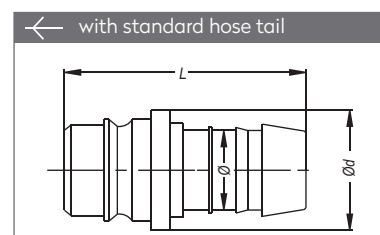

Materials

Material Code

- A = Brass Chrome Plated
- B = Brass Chrome Plated
- S = Brass Chrome Plated

0 - 25 bar

-40° to + 105°C (NBR)

Shut Off Type

OM 300 - 02550
CON - 3050 - 2050 - 40

FULL FLOW

PLUGS STECKNIPPEL

Connection	Part No.	L	SW
BSP 1"	161 EU 33	42	36

Connection	Part No.	SW	L
BSP 1"	161 EU 33 - 01	36	40,5

Connection	Part No.	SW	L
BSP 1"	161 DU 33	36	40

Connection	Part No.	ØD	L
BSP 1"	161 DU 33 - 01	36	40

Connection	Part No.	ØD	L
Ø 19	161 HU 19	30	63,5
Ø 25	161 HU 25	35	63,5

ADAPTER ADAPTER

Connection	Part No.	L	L1
BSP 1" - Ø 25	161 GU 25	44	32