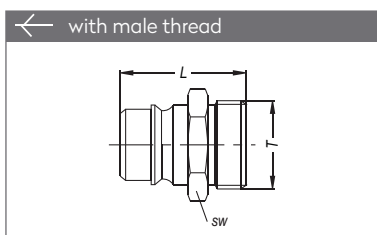

Materials

Material Code

- A = Brass Chrome Plated
- B = Brass Chrome Plated
- S = Brass Chrome Plated

0 - 25 bar

-40° to + 105°C (NBR)

Shut Off Type

OM 300 - 02550
CON - 3050 - 2050 - 40

FULL FLOW

DN 20 mm

Options

- FPM
- AISI316
Stainless Steel

Plug Profile Serie 161

Compatible with

- DYROS 3000
- NITO

UNVALVED QUICK COUPLINGS SCHNELLKUPPLUNGEN OHNE VENIL

Connection	Part No.	ØD	L
BSP 1"	161 DGF 33	42,3	40

PLUGS STECKNIPPEL

Connection	Part No.	L	SW
BSP 1"	161 EU 33	42	36

Connection	Part No.	SW	L
BSP 1"	161 EU 33 - 01	36	40,5

Connection	Part No.	SW	L
BSP 1"	161 DU 33	36	40

Connection	Part No.	ØD	L
BSP 1"	161 DU 33 - 01	36	40

Connection	Part No.	ØD	L
Ø 19	161 HU 19	30	63,5
Ø 25	161 HU 25	35	63,5

ADAPTER ADAPTER

Connection	Part No.	L	L1
BSP 1" - Ø 25	161 GU 25	44	32