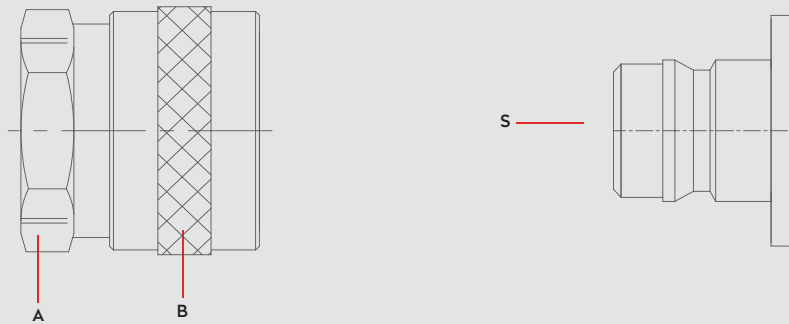

Materials

Material Code

- A = Brass Chrome Plated
- B = Brass Chrome Plated
- S = Brass Chrome Plated

0 - 25 bar

-40° to + 105°C (NBR)

Shut Off Type

OM 300 - 02550
CON - 3050 - 2050 - 40

FULL FLOW

DN 20 mm

Options

- FPM
- AISI316
Stainless Steel

Plug Profile Serie 161

Compatible with

- DYROS 3000
- NITO

UNVALVED QUICK COUPLINGS SCHNELLKUPPLUNGEN OHNE VENIL

Connection	Part No.	ØD	L
BSP 1"	161 DGF 33	42,3	40

PLUGS STECKNIPPEL

Connection	Part No.	L	SW
BSP 1"	161 EU 33	42	36

Connection	Part No.	SW	L
BSP 1"	161 EU 33 - 01	36	40,5

Connection	Part No.	SW	L
BSP 1"	161 DU 33	36	40

Connection	Part No.	ØD	L
BSP 1"	161 DU 33 - 01	36	40

Connection	Part No.	ØD	L
Ø 19	161 HU 19	30	63,5
Ø 25	161 HU 25	35	63,5

ADAPTER ADAPTER

Connection	Part No.	L	L1
BSP 1" - Ø 25	161 GU 25	44	32