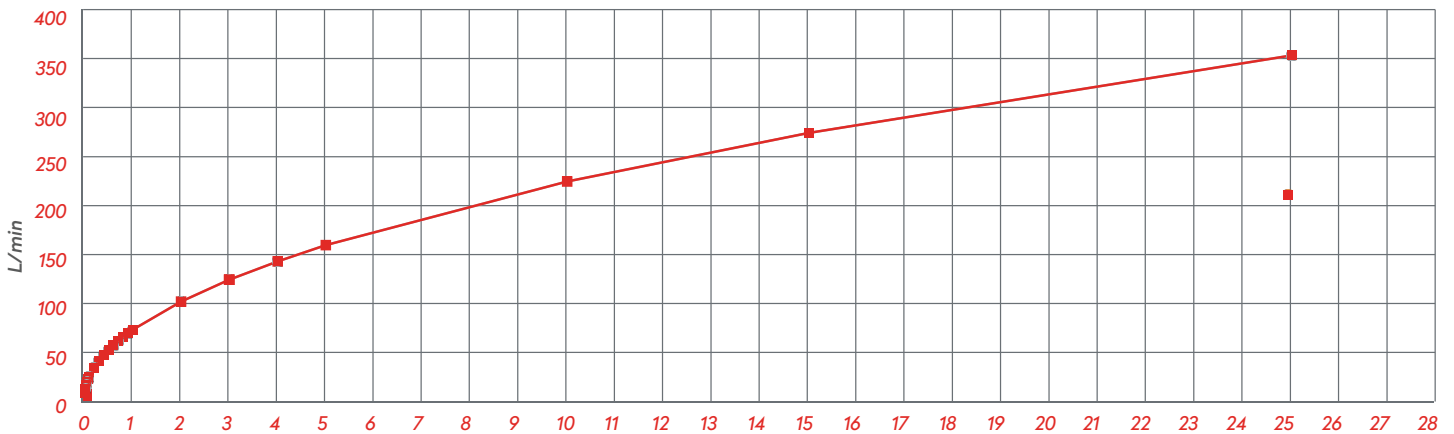

Material Code

- A = Brass Chrome Plated
- B = Brass Chrome Plated
- S = Brass Chrome Plated

0 - 25 bar

-40° to + 105°C (NBR)

Shut Off Type

OM 300 - 02550
CON - 3050 - 2050 - 40

FULL FLOW

DN 20 mm

Options

- FPM
- AISI316
  Stainless Steel