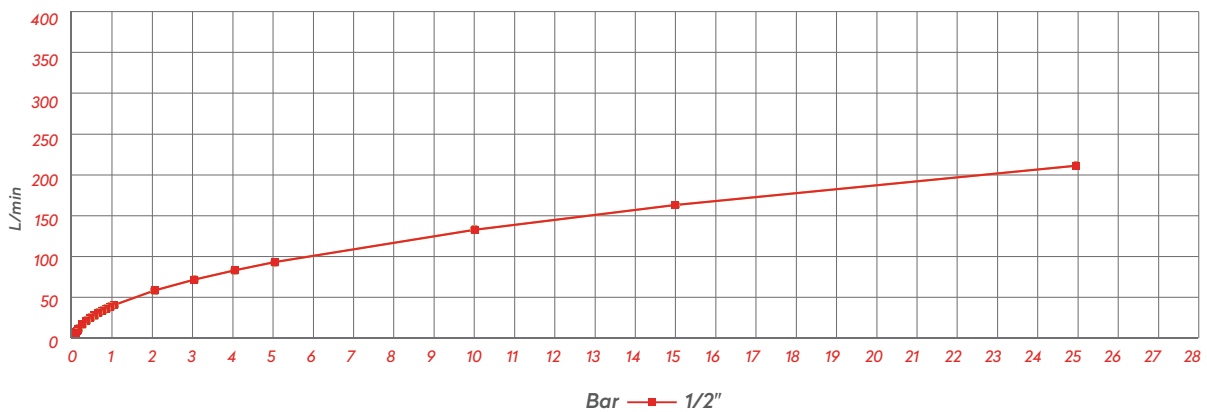

Materials

Material Code

A = Brass Chrome Plated

B = Brass Chrome Plated

S = Brass Chrome Plated

0 - 25 bar

-40° to + 105°C (NBR)

Shut Off Type

OM 300 - 02000
CON - 2450 - 1800 - 20

FULL FLOW

DN

16 mm

Options

AISI303
Stainless Steel

AISI316
Stainless Steel

FPM