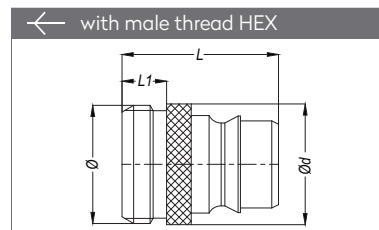

Materials

Material Code

A = Brass Chrome Plated

B = Brass Chrome Plated

S = Brass Chrome Plated

0 - 25 bar

-40° to + 105°C (NBR)

Shut Off Type

Plug Profile Serie 160

Compatible with

DYROS 2000
NITO 3/4" (5360)

UNVALVED QUICK COUPLINGS SCHNELLKUPPLUNGEN OHNE VENTIL

Part No.	Ø	Ød	L	SW
160 DGF 26	BSP 3/4"	35	31.5	30

Part No.	Ø	Ød	L
160 HGF 19	Ø 19	35	57.8

PLUGS STECKNIPPEL

Part No.	Ø	L	L1	SW
160 EU 26	BSP 3/4"	35	10	27

Part No.	Ø	Ød	L	L1
160 EU 26 - 01	BSP 3/4"	27	35	10

Part No.	Ø	SW	L
160 DU 26	BSP 3/4"	30	35.5

Part No.	Ø	Ød	L
160 HU 13	Ø 13	21.8	47
160 HU 19	Ø 19	21.8	50

ADAPTER ADAPTER

Part No.	Ø - Ød	L
160 GU 19	BSP 3/4" - Ø19	35.3