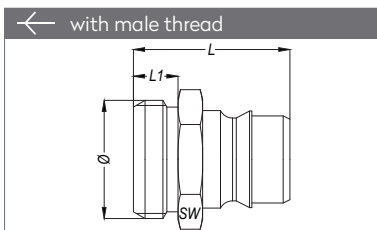

Materials

Material Code

A = Brass Chrome Plated

B = Brass Chrome Plated

S = Brass Chrome Plated

0 - 25 bar

-40° to + 105°C (NBR)

Shut Off Type

Plug Profile Serie 160

Compatible with

DYROS 2000
NITO 3/4" (5360)

UNVALVED QUICK COUPLINGS SCHNELLKUPPLUNGEN OHNE VENTIL

Part No.	Ø	Ød	L	SW
160 DGF 26	BSP 3/4"	35	31.5	30

Part No.	Ø	Ød	L
160 HGF 19	Ø 19	35	57.8

PLUGS STECKNIPPEL

Part No.	Ø	L	L1	SW
160 EU 26	BSP 3/4"	35	10	27

Part No.	Ø	Ød	L	L1
160 EU 26 - 01	BSP 3/4"	27	35	10

Part No.	Ø	SW	L
160 DU 26	BSP 3/4"	30	35.5

Part No.	Ø	Ød	L
160 HU 13	Ø 13	21.8	47
160 HU 19	Ø 19	21.8	50

ADAPTER ADAPTER

Part No.	Ø - Ød	L
160 GU 19	BSP 3/4" - Ø19	35.3