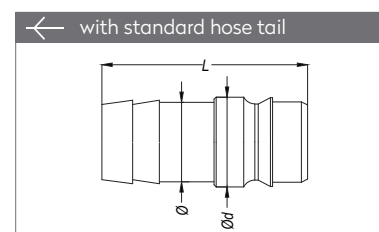

Plug Profile Serie 160

Compatible with

DYROS 2000
NITO 3/4" (5360)

UNVALVED QUICK COUPLINGS SCHNELLKUPPLUNGEN OHNE VENTIL

Part No.	Ø	Ød	L	SW
160 DGF 26	BSP 3/4"	35	31.5	30

Part No.	Ø	Ød	L
160 HGF 19	Ø 19	35	57.8

PLUGS STECKNIPPEL

Part No.	Ø	L	L1	SW
160 EU 26	BSP 3/4"	35	10	27

Part No.	Ø	Ød	L	L1
160 EU 26 - 01	BSP 3/4"	27	35	10

Part No.	Ø	SW	L
160 DU 26	BSP 3/4"	30	35.5

Part No.	Ø	Ød	L
160 HU 13	Ø 13	21.8	47
160 HU 19	Ø 19	21.8	50

ADAPTER ADAPTER

Part No.	Ø - Ød	L
160 GU 19	BSP 3/4" - Ø19	35.3