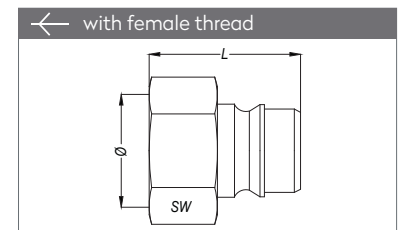

Materials

Material Code

A = Brass Chrome Plated

B = Brass Chrome Plated

S = Brass Chrome Plated

0 - 25 bar

-40° to + 105°C (NBR)

Shut Off Type

Plug Profile Serie 160

Compatible with

DYROS 2000
NITO 3/4" (5360)

UNVALVED QUICK COUPLINGS SCHNELLKUPPLUNGEN OHNE VENTIL

Part No.	Ø	Ød	L	SW
160 DGF 26	BSP 3/4"	35	31.5	30

Part No.	Ø	Ød	L
160 HGF 19	Ø 19	35	57.8

PLUGS STECKNIPPEL

Part No.	Ø	L	L1	SW
160 EU 26	BSP 3/4"	35	10	27

Part No.	Ø	Ød	L	L1
160 EU 26 - 01	BSP 3/4"	27	35	10

Part No.	Ø	SW	L
160 DU 26	BSP 3/4"	30	35.5

Part No.	Ø	Ød	L
160 HU 13	Ø 13	21.8	47
160 HU 19	Ø 19	21.8	50

ADAPTER ADAPTER

Part No.	Ø - Ød	L
160 GU 19	BSP 3/4" - Ø19	35.3