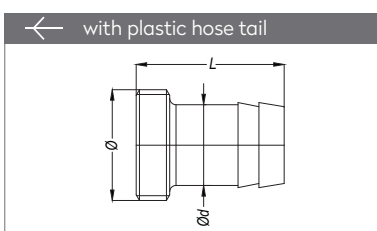

Plug Profile Serie 160

Compatible with

DYROS 2000
NITO 3/4" (5360)

UNVALVED QUICK COUPLINGS SCHNELLKUPPLUNGEN OHNE VENTIL

Part No.	Ø	Ød	L	SW
160 DGF 26	BSP 3/4"	35	31.5	30

Part No.	Ø	Ød	L
160 HGF 19	Ø 19	35	57.8

PLUGS STECKNIPPEL

Part No.	Ø	L	L1	SW
160 EU 26	BSP 3/4"	35	10	27

Part No.	Ø	Ød	L	L1
160 EU 26 - 01	BSP 3/4"	27	35	10

Part No.	Ø	SW	L
160 DU 26	BSP 3/4"	30	35.5

Part No.	Ø	Ød	L
160 HU 13	Ø 13	21.8	47
160 HU 19	Ø 19	21.8	50

ADAPTER ADAPTER

Part No.	Ø - Ød	L
160 GU 19	BSP 3/4" - Ø19	35.3