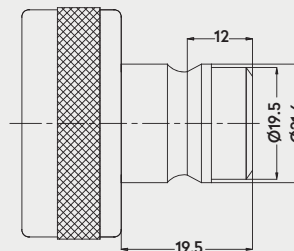

Materials

Material Code

A = Brass Chrome Plated

B = Brass Chrome Plated

S = Brass Chrome Plated

0 - 25 bar

-40° to + 105°C (NBR)

Shut Off Type

Plug Profile Serie 160

Compatible with

DYROS 2000
NITO 3/4" (5360)

UNVALVED QUICK COUPLINGS SCHNELLKUPPLUNGEN OHNE VENTIL

Part No.	Ø	Ød	L	SW
160 DGF 26	BSP 3/4"	35	31.5	30

Part No.	Ø	Ød	L
160 HGF 19	Ø 19	35	57.8

PLUGS STECKNIPPEL

Part No.	Ø	L	L1	SW
160 EU 26	BSP 3/4"	35	10	27

Part No.	Ø	Ød	L	L1
160 EU 26 - 01	BSP 3/4"	27	35	10

Part No.	Ø	SW	L
160 DU 26	BSP 3/4"	30	35.5

Part No.	Ø	Ød	L
160 HU 13	Ø 13	21.8	47
160 HU 19	Ø 19	21.8	50

ADAPTER ADAPTER

Part No.	Ø - Ød	L
160 GU 19	BSP 3/4" - Ø19	35.3