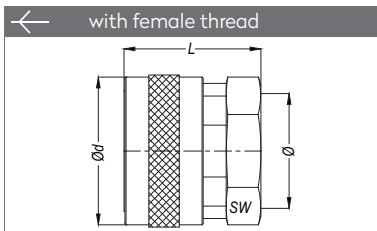

Materials

Material Code

A = Brass Chrome Plated

B = Brass Chrome Plated

S = Brass Chrome Plated

0 - 25 bar

-40° to + 105°C (NBR)

Shut Off Type

Plug Profile Serie 160

Compatible with

DYROS 2000
NITO 3/4" (5360)

UNVALVED QUICK COUPLINGS SCHNELLKUPPLUNGEN OHNE VENTIL

Part No.	Ø	Ød	L	SW
160 DGF 26	BSP 3/4"	35	31.5	30

Part No.	Ø	Ød	L
160 HGF 19	Ø 19	35	57.8

PLUGS STECKNIPPEL

Part No.	Ø	L	L1	SW
160 EU 26	BSP 3/4"	35	10	27

Part No.	Ø	Ød	L	L1
160 EU 26 - 01	BSP 3/4"	27	35	10

Part No.	Ø	SW	L
160 DU 26	BSP 3/4"	30	35.5

Part No.	Ø	Ød	L
160 HU 13	Ø 13	21.8	47
160 HU 19	Ø 19	21.8	50

ADAPTER ADAPTER

Part No.	Ø - Ød	L
160 GU 19	BSP 3/4" - Ø19	35.3