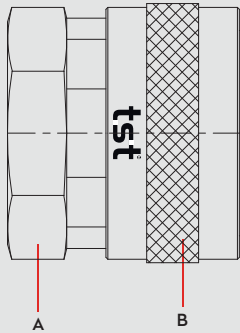

Materials

Material Code

A = Brass Chrome Plated

B = Brass Chrome Plated

S = Brass Chrome Plated

0 - 25 bar

-40° to + 105°C (NBR)

Shut Off Type

Plug Profile Serie 160

Compatible with

DYROS 2000
NITO 3/4" (5360)

UNVALVED QUICK COUPLINGS SCHNELLKUPPLUNGEN OHNE VENTIL

Part No.	Ø	Ød	L	SW
160 DGF 26	BSP 3/4"	35	31.5	30

Part No.	Ø	Ød	L
160 HGF 19	Ø 19	35	57.8

PLUGS STECKNIPPEL

Part No.	Ø	L	L1	SW
160 EU 26	BSP 3/4"	35	10	27

Part No.	Ø	Ød	L	L1
160 EU 26 - 01	BSP 3/4"	27	35	10

Part No.	Ø	SW	L
160 DU 26	BSP 3/4"	30	35.5

Part No.	Ø	Ød	L
160 HU 13	Ø 13	21.8	47
160 HU 19	Ø 19	21.8	50

ADAPTER ADAPTER

Part No.	Ø - Ød	L
160 GU 19	BSP 3/4" - Ø19	35.3