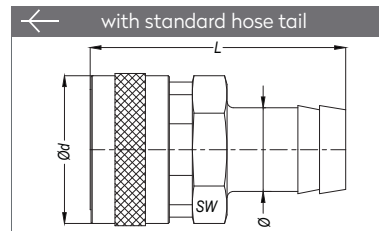

Materials

Material Code

A = Brass Chrome Plated

B = Brass Chrome Plated

S = Brass Chrome Plated

0 - 25 bar

-40° to + 105°C (NBR)

Shut Off Type

Plug Profile Serie 160

Compatible with

DYROS 2000
NITO 3/4" (5360)

UNVALVED QUICK COUPLINGS SCHNELLKUPPLUNGEN OHNE VENTIL

Part No.	Ø	Ød	L	SW
160 DGF 26	BSP 3/4"	35	31.5	30

Part No.	Ø	Ød	L
160 HGF 19	Ø 19	35	57.8

PLUGS STECKNIPPEL

Part No.	Ø	L	L1	SW
160 EU 26	BSP 3/4"	35	10	27

Part No.	Ø	Ød	L	L1
160 EU 26 - 01	BSP 3/4"	27	35	10

Part No.	Ø	SW	L
160 DU 26	BSP 3/4"	30	35.5

Part No.	Ø	Ød	L
160 HU 13	Ø 13	21.8	47
160 HU 19	Ø 19	21.8	50

ADAPTER ADAPTER

Part No.	Ø - Ød	L
160 GU 19	BSP 3/4" - Ø19	35.3