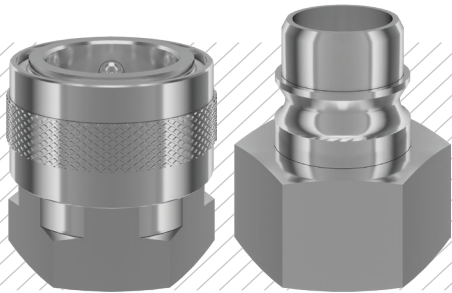

Materials

Material Code

A = Brass Chrome Plated

B = Brass Chrome Plated

S = Brass Chrome Plated

0 - 25 bar

-40° to + 105°C (NBR)

Shut Off Type

Plug Profile Serie 160

Compatible with

DYROS 2000
NITO 3/4" (5360)

UNVALVED QUICK COUPLINGS SCHNELLKUPPLUNGEN OHNE VENTIL

Part No.	Ø	Ød	L	SW
160 DGF 26	BSP 3/4"	35	31.5	30

Part No.	Ø	Ød	L
160 HGF 19	Ø 19	35	57.8

PLUGS STECKNIPPEL

Part No.	Ø	L	L1	SW
160 EU 26	BSP 3/4"	35	10	27

Part No.	Ø	Ød	L	L1
160 EU 26 - 01	BSP 3/4"	27	35	10

Part No.	Ø	SW	L
160 DU 26	BSP 3/4"	30	35.5

Part No.	Ø	Ød	L
160 HU 13	Ø 13	21.8	47
160 HU 19	Ø 19	21.8	50

ADAPTER ADAPTER

Part No.	Ø - Ød	L
160 GU 19	BSP 3/4" - Ø19	35.3