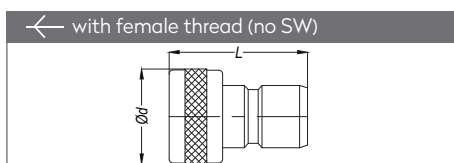

Part No.	Ø	L	Ød
112.12 DN 17	BSP 3/8"	32	20
112.12 DN 21	BSP 1/2"	35	24
112.12 DN 26	BSP 3/4"	39	32
112.12 DN 33	BSP 1"	44	39