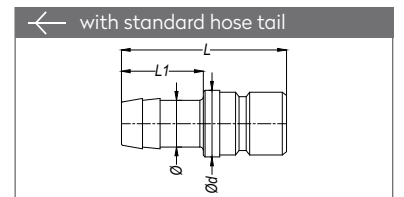

Part No.	Ø	L	L1	ØD
120 HU 09	9 mm	47	23.3	19
120 HU 13	13 mm	47	23.3	19
120 HU 16	16 mm	47	23.3	19
120 HU 19	19 mm	50	27.3	21