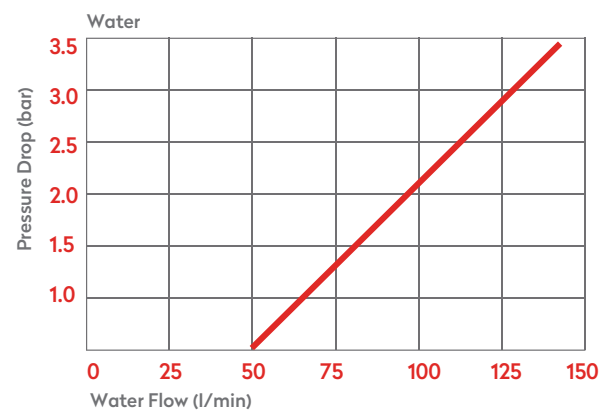

Options

NICKEL