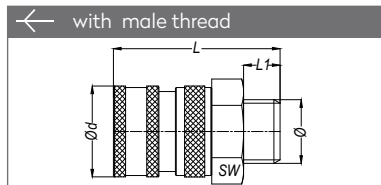

UNVALVED QUICK COUPLINGS SCHNELLKUPPLUNGEN OHNE VENTIL

Part No.	Ø	Ød	L	L1	SW
120 EGF 13	BSP 1/4"	30	54.5	10	27
120 EGF 17	BSP 3/8"	30	54.5	10	27
120 EGF 21	BSP 1/2"	30	54.5	12	27
120 EGF 26	BSP 3/4"	30	54.5	12	30