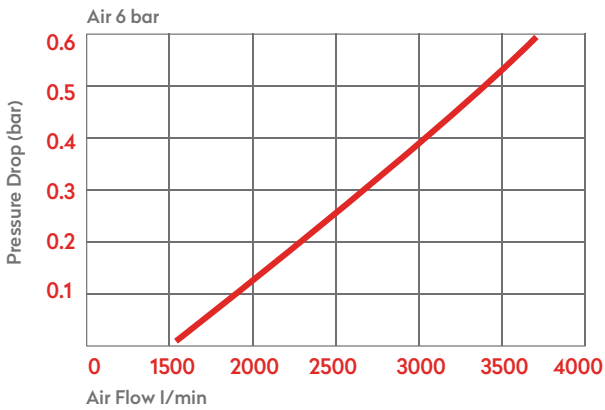

Options

NICKEL