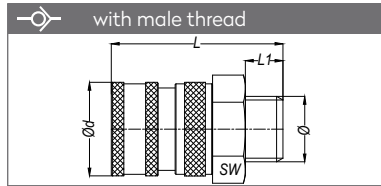

## VALVED QUICK COUPLINGS VENTIL SCHNELLKUPPLUNGEN

Part No.	Ø	Ød	L	L1	SW
120 EG 21	BSP 1/2"	30	54.5	12	27
120 EG 26	BSP 3/4"	30	54.5	12	30

Part No.	Ø	Ød	L	SW
120 DG 21	BSP 1/2"	30	52.5	27
120 DG 26	BSP 3/4"	30	56.5	30