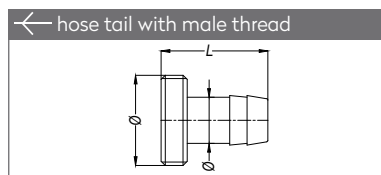

ADAPTER ADAPTER

Part No.	Ø	Ø	L	L1
120 GU 08	8 mm	BSP 3/4"	30.8	23.3
120 GU 09	9 mm	BSP 3/4"	30.8	23.3
120 GU 13	13 mm	BSP 3/4"	30.8	23.3
120 GU 16	16 mm	BSP 3/4"	30.8	23.3
120 GU 19	19 mm	BSP 3/4"	30.8	23.3