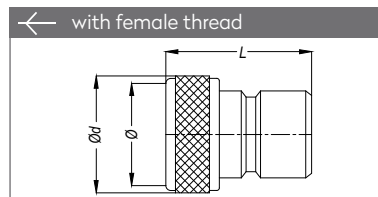

## UNVALVED QUICK COUPLINGS SCHNELLKUPPLUNGEN OHNE VENTIL

Part No.	Ø	Ød	L	L1	SW
120 EGF 13	BSP 1/4"	30	54.5	10	27
120 EGF 17	BSP 3/8"	30	54.5	10	27
120 EGF 21	BSP 1/2"	30	54.5	12	27
120 EGF 26	BSP 3/4"	30	54.5	12	30

Part No.	Ø	Ød	L	SW
120 DGF 17	BSP 3/8"	30	52.5	27
120 DGF 21	BSP 1/2"	30	52.5	27
120 DGF 26	BSP 3/4"	30	56.5	30

Part No.	Ø	Ød	L	L1
120 HGF 08	8 mm	30	54.3	23.3
120 HGF 09	9 mm	30	54.3	23.3
120 HGF 10	10 mm	30	54.3	23.3
120 HGF 13	13 mm	30	54.3	23.3
120 HGF 16	16 mm	30	54.3	23.3
120 HGF 19	19 mm	30	54.3	23.3

## PLUGS STECKNIPPEL

Part No.	Ø	L	L1	SW
120 EU 10	BSP 1/8"	33	9	19
120 EU 13	BSP 1/4"	33	9	19
120 EU 17	BSP 3/8"	33	9	19
120 EU 21	BSP 1/2"	36	12	22
120 EU 26	BSP 3/4"	41	14	27
120 EU 33	BSP 1"	44	16	34