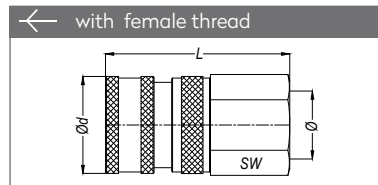

Part No.	Ø	Ød	L	SW
120 DGF 17	BSP 3/8"	30	52.5	27
120 DGF 21	BSP 1/2"	30	52.5	27
120 DGF 26	BSP 3/4"	30	56.5	30