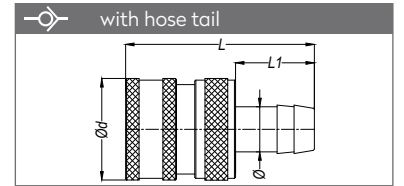

## VALVED QUICK COUPLINGS VENTIL SCHNELLKUPPLUNGEN

Part No.	Ø	Ød	L	L1	SW
120 EG 21	BSP 1/2"	30	54.5	12	27
120 EG 26	BSP 3/4"	30	54.5	12	30

Part No.	Ø	Ød	L	SW
120 DG 21	BSP 1/2"	30	52.5	27
120 DG 26	BSP 3/4"	30	56.5	30