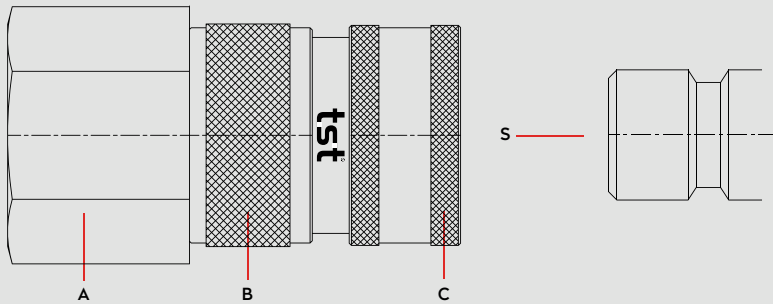

### Material Code

- A = Brass
- B = Brass
- C = Brass
- S = Brass

0 - 35 bar

-40° to + 105°C (NBR)

Shut Off Type

120GC00M

FLOW

140 lt/min