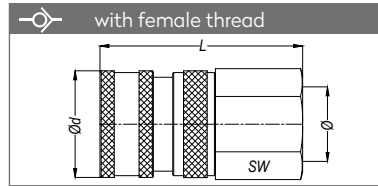

## VALVED QUICK COUPLINGS VENTIL SCHNELLKUPPLUNGEN

Part No.	Ø	Ød	L	L1	SW
120 EG 21	BSP 1/2"	30	54.5	12	27
120 EG 26	BSP 3/4"	30	54.5	12	30

Part No.	Ø	Ød	L	SW
120 DG 21	BSP 1/2"	30	52.5	27
120 DG 26	BSP 3/4"	30	56.5	30